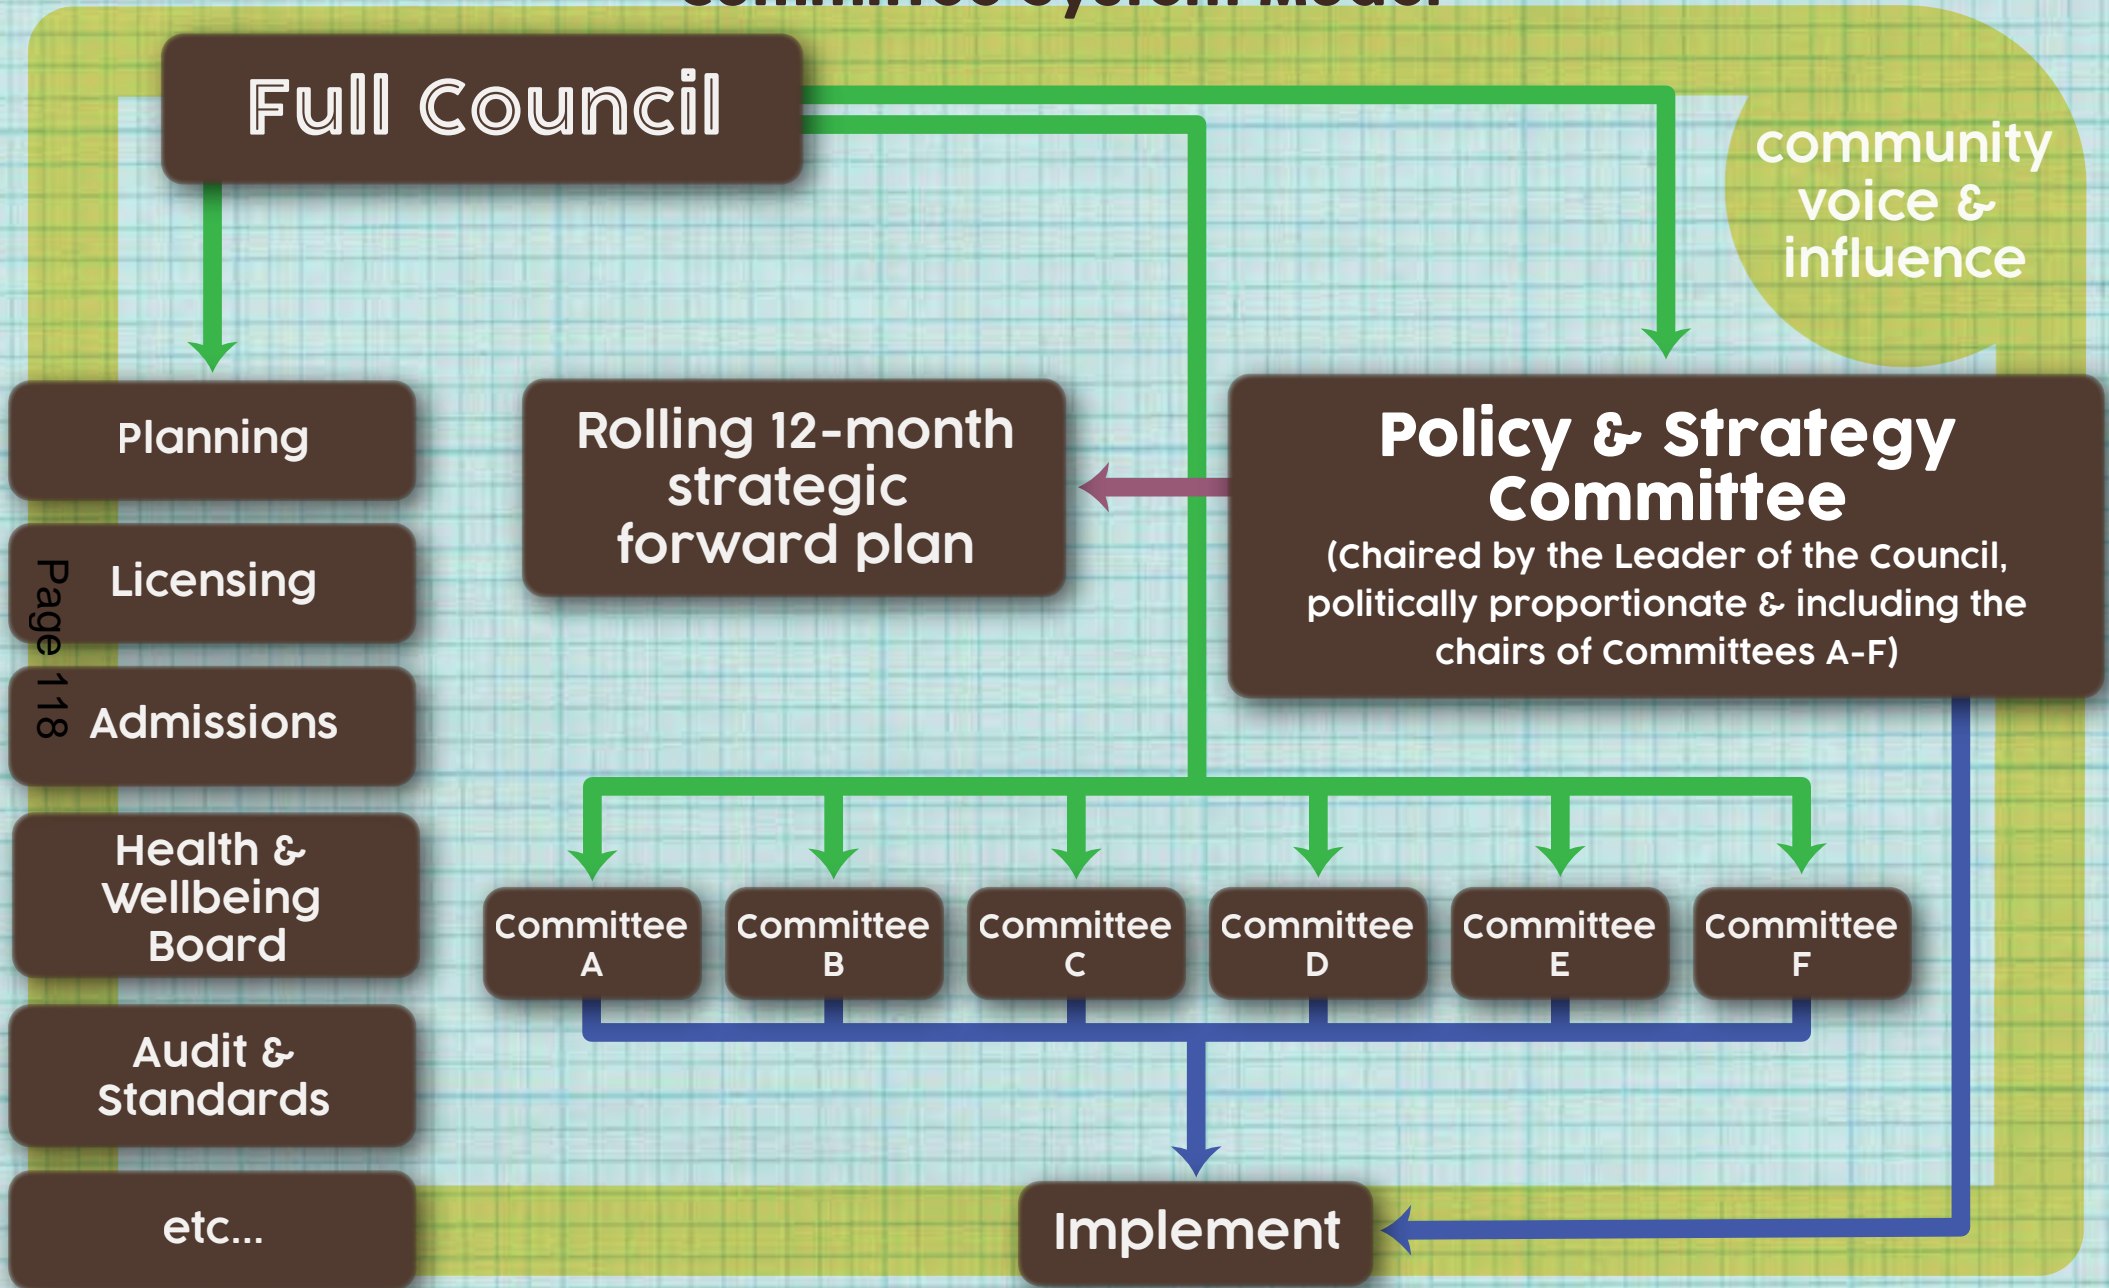

Page 117

Key

- appoints → (green arrow)
- develops → (purple arrow)
- decision → (blue arrow)
- decision review (call-in) process → (light blue arrow)

Committee System Model

Key **appoints** → **develops** → **decision** →